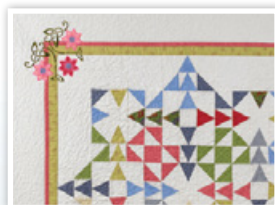

CUSTOM CUT INTRICATE PIECES
AND APPLIQUÉ SHAPES